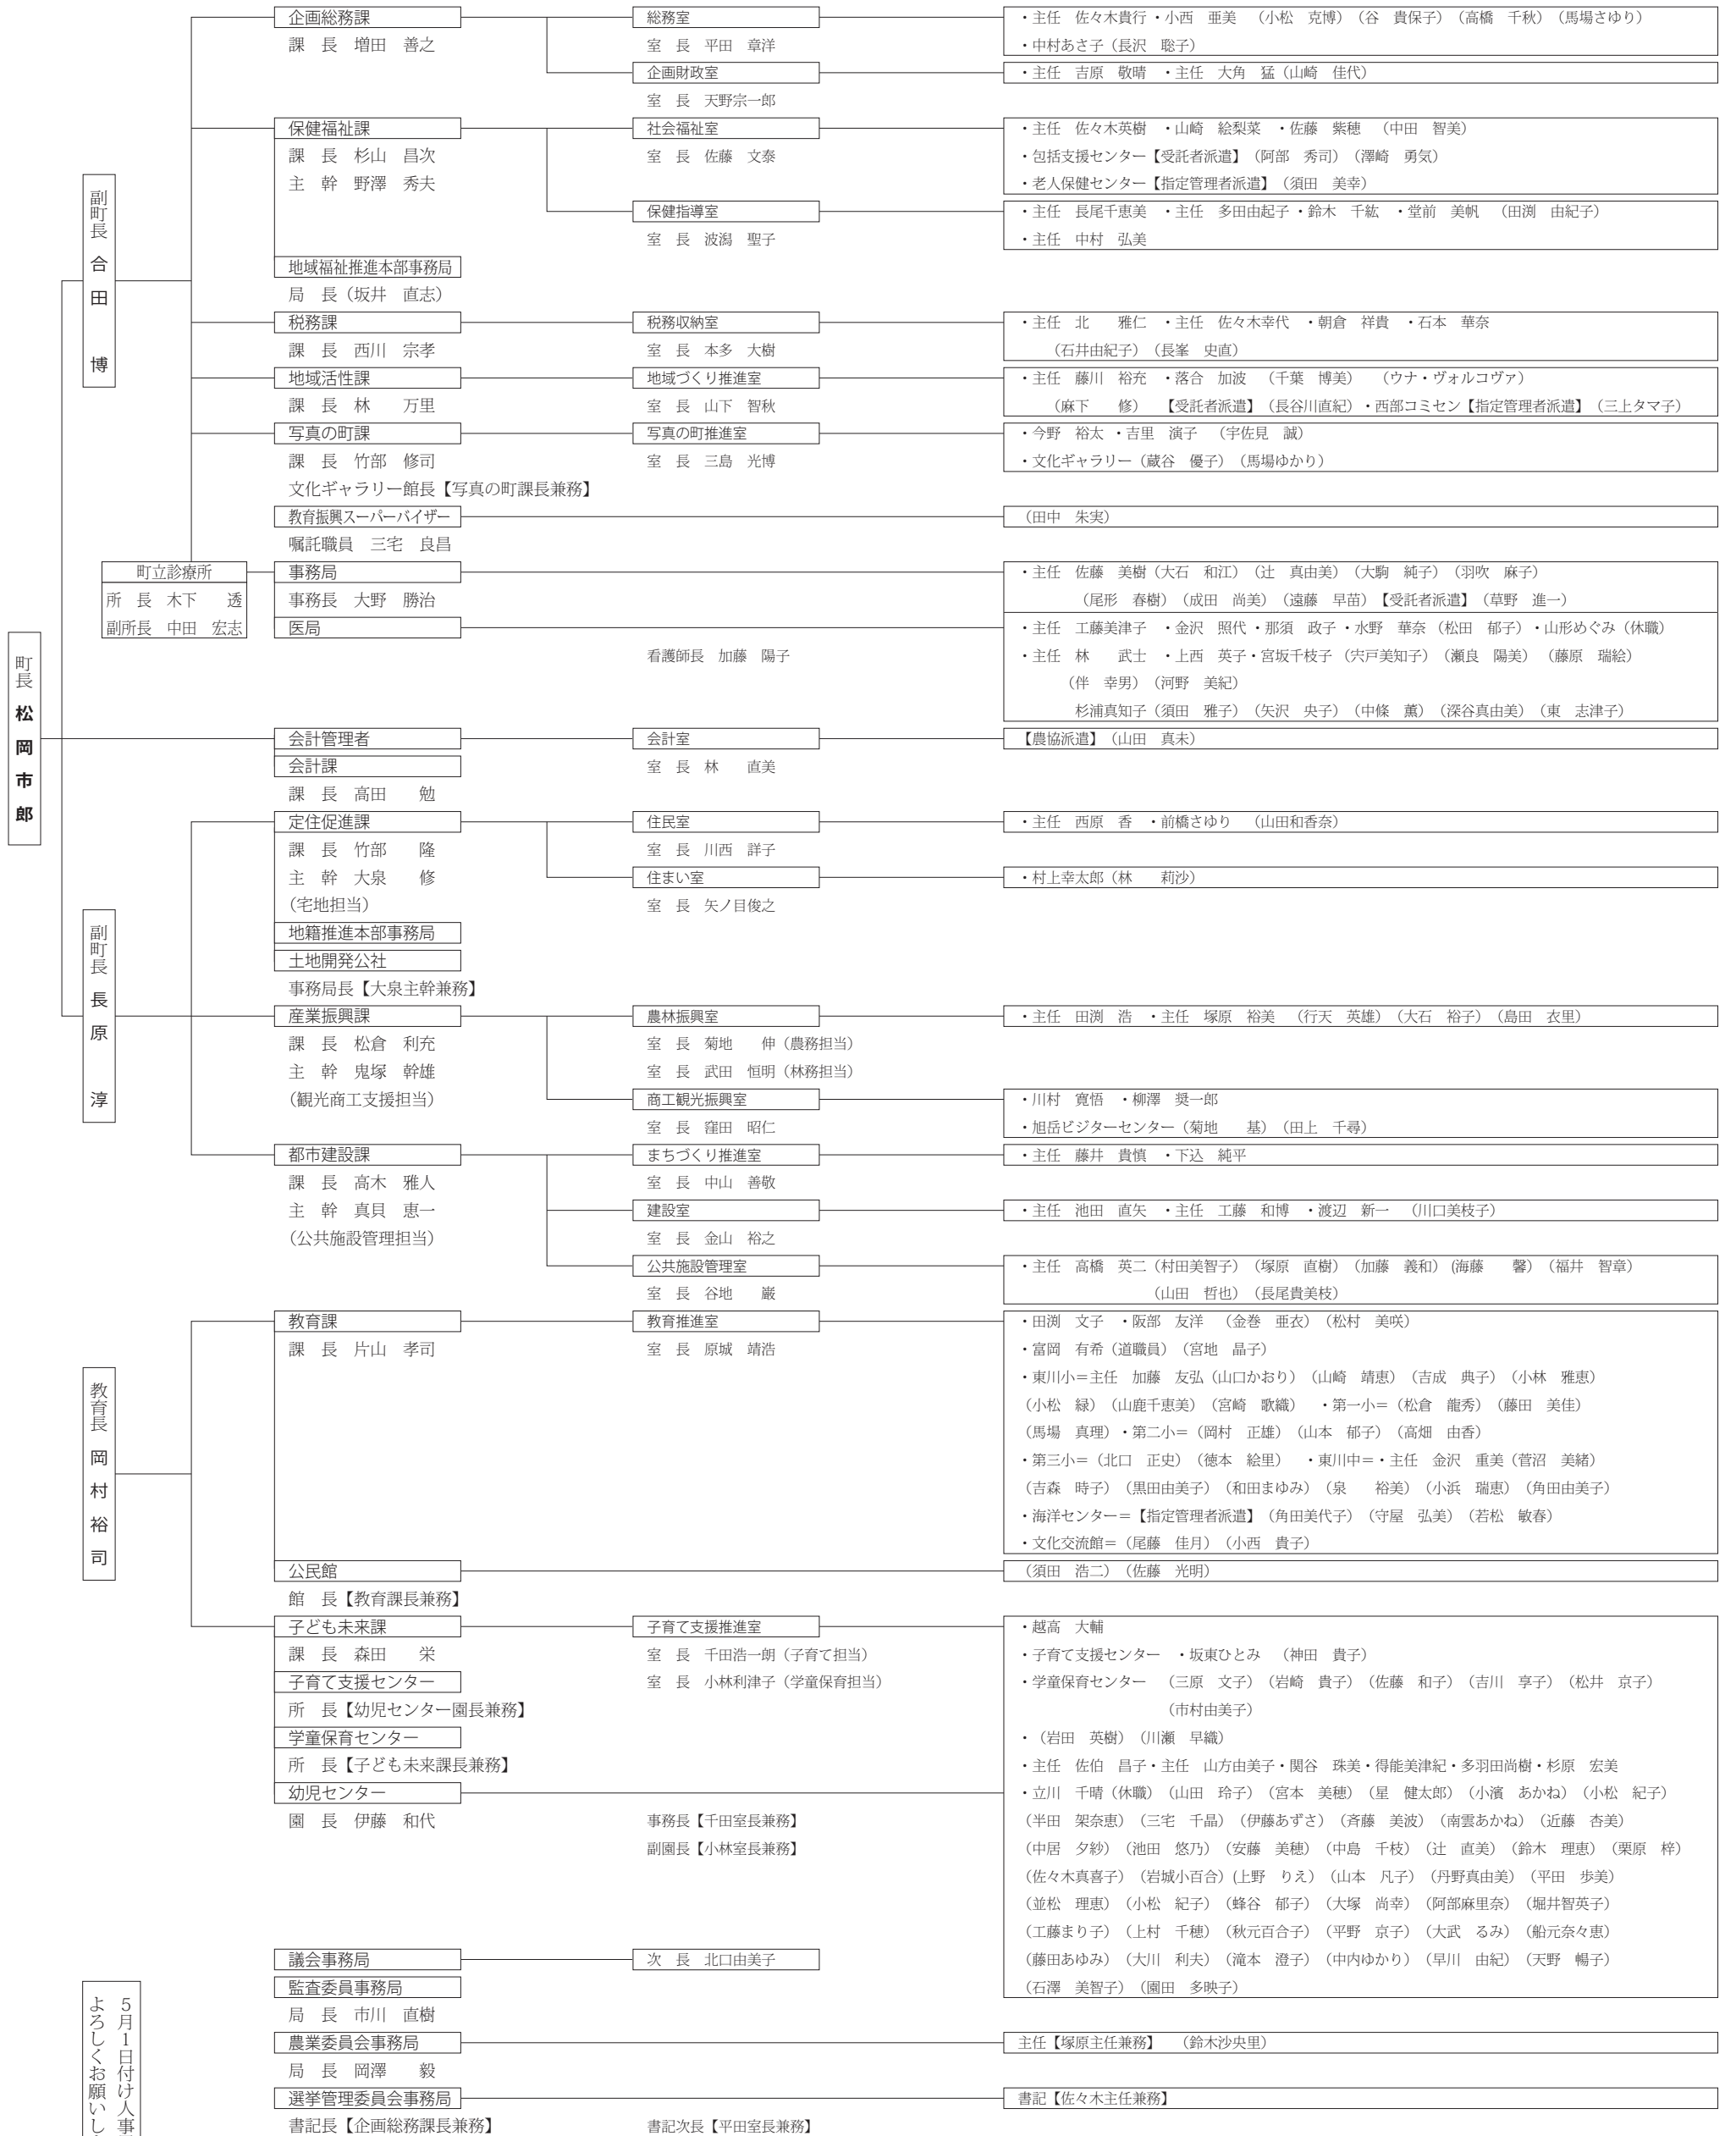

東川町行政事務機構図

平成23年5月1日現在

5月1日付け人事異動で職員配置が変わりました。よろしくお願いたします。(本誌10頁参照)

Table with 2 columns: Organization Name and Staff. Includes '公益法人等派遣' (Public Interest Legal Person Dispatch) with staff like 野澤 秀夫 and '研修派遣' (Research Dispatch) with staff like 竹田 慶介.

Table with 2 columns: Organization Name and Staff. Includes '研修派遣' (Research Dispatch) with staff like 竹田 慶介.

Table with 2 columns: Organization Name and Staff. Includes '大雪消防組合' (Heavy Snow Fire Protection Association) with staff like 渡辺 泰道 and '大雪地区広域連合派遣' (Heavy Snow Area Wide Area Joint Dispatch) with staff like 菅沼 輝男.

Table with 2 columns: Organization Name and Staff. Includes '大雪地区広域連合派遣' (Heavy Snow Area Wide Area Joint Dispatch) with staff like 菅沼 輝男 and 中村 志穂.